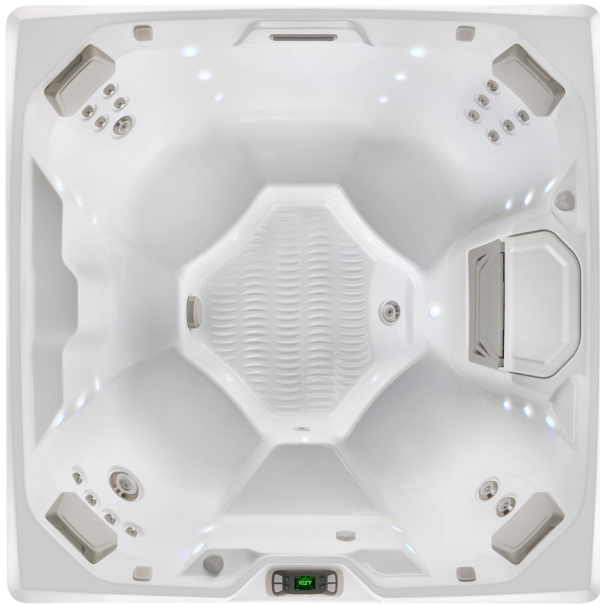

LIMELIGHT® COLLECTION

Beam™

Beam shown with Alpine White shell

Beam shown with Alpine White shell & Sable cabinet

Seating Capacity	4 adults
Dimensions	203 x 203 x 84 cm
Water Capacity	1,175 liters
Weight	320 kg dry; 1,740 kg filled*
Spa Shell Options	Alpine White, Ice Gray, Platinum, Tuscan Sun or Desert
Cabinet Options	Coastal Gray, Espresso or Sable
Jets - 19 (w/ Brushed Stainless Steel Trim)	1 XL Directional jet 2 Standard Single Rotary jets 2 Standard Directional jets 14 Directional Precision jets
Water Feature	Vidro™ backlit ribbon waterfall
Water Care System (Optional)	ACE® Salt Water System or EverFresh® System
Jet Pump	Wavemaster™ 9200 Two-Speed 2.5 HP, continuous duty 5.2 HP, breakdown torque
Circulation Pump	SilentFlo 5000™ for quiet, continuous filtration
Effective Filtration Area	9 m ² , top-loading filters
Ozone System	FreshWater® III Corona Discharge
Control System	IQ 2020™ with LCD control panel 230v/16amp
Lighting System	Raio™ multi-color interior points of light (30) Exterior multi-color lighting with timer
Heater	No-Fault™, 1,500w/240v
Energy Efficiency	FiberCor® insulation; Certified to the APSP 14 National Standard and the California Energy Commission (CEC) in accordance with California law
Vinyl Cover	9 to 6 cm tapered, 32 kg/m ³ density foam core, with hinge seal in Caramel, Chestnut, Slate, or Evergreen
Cover Lifter (Optional)	CoverCradle™, CoverCradle II, Lift 'n Glide™ or UpRite™
Steps (Optional)	Everwood® or Polymer
Entertainment System (Optional)	Wireless Entertainment

* Includes water and 4 adults weighing 80 kg each